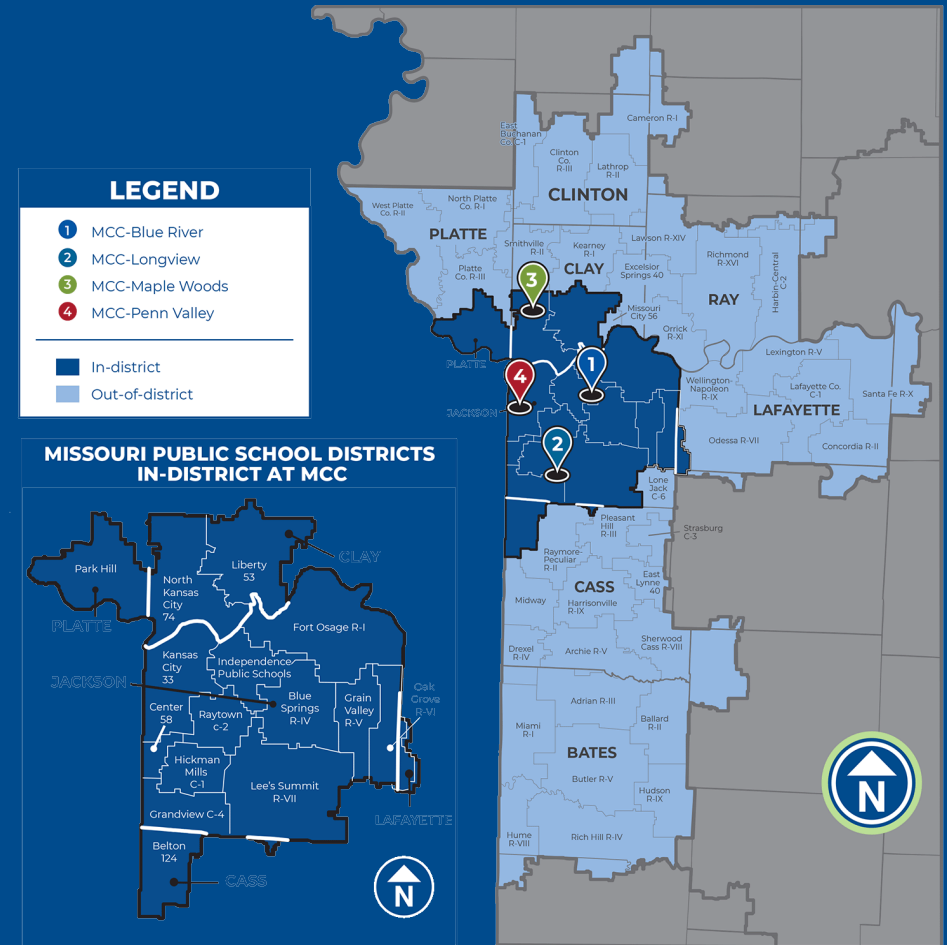

MCC SERVICE AREAS