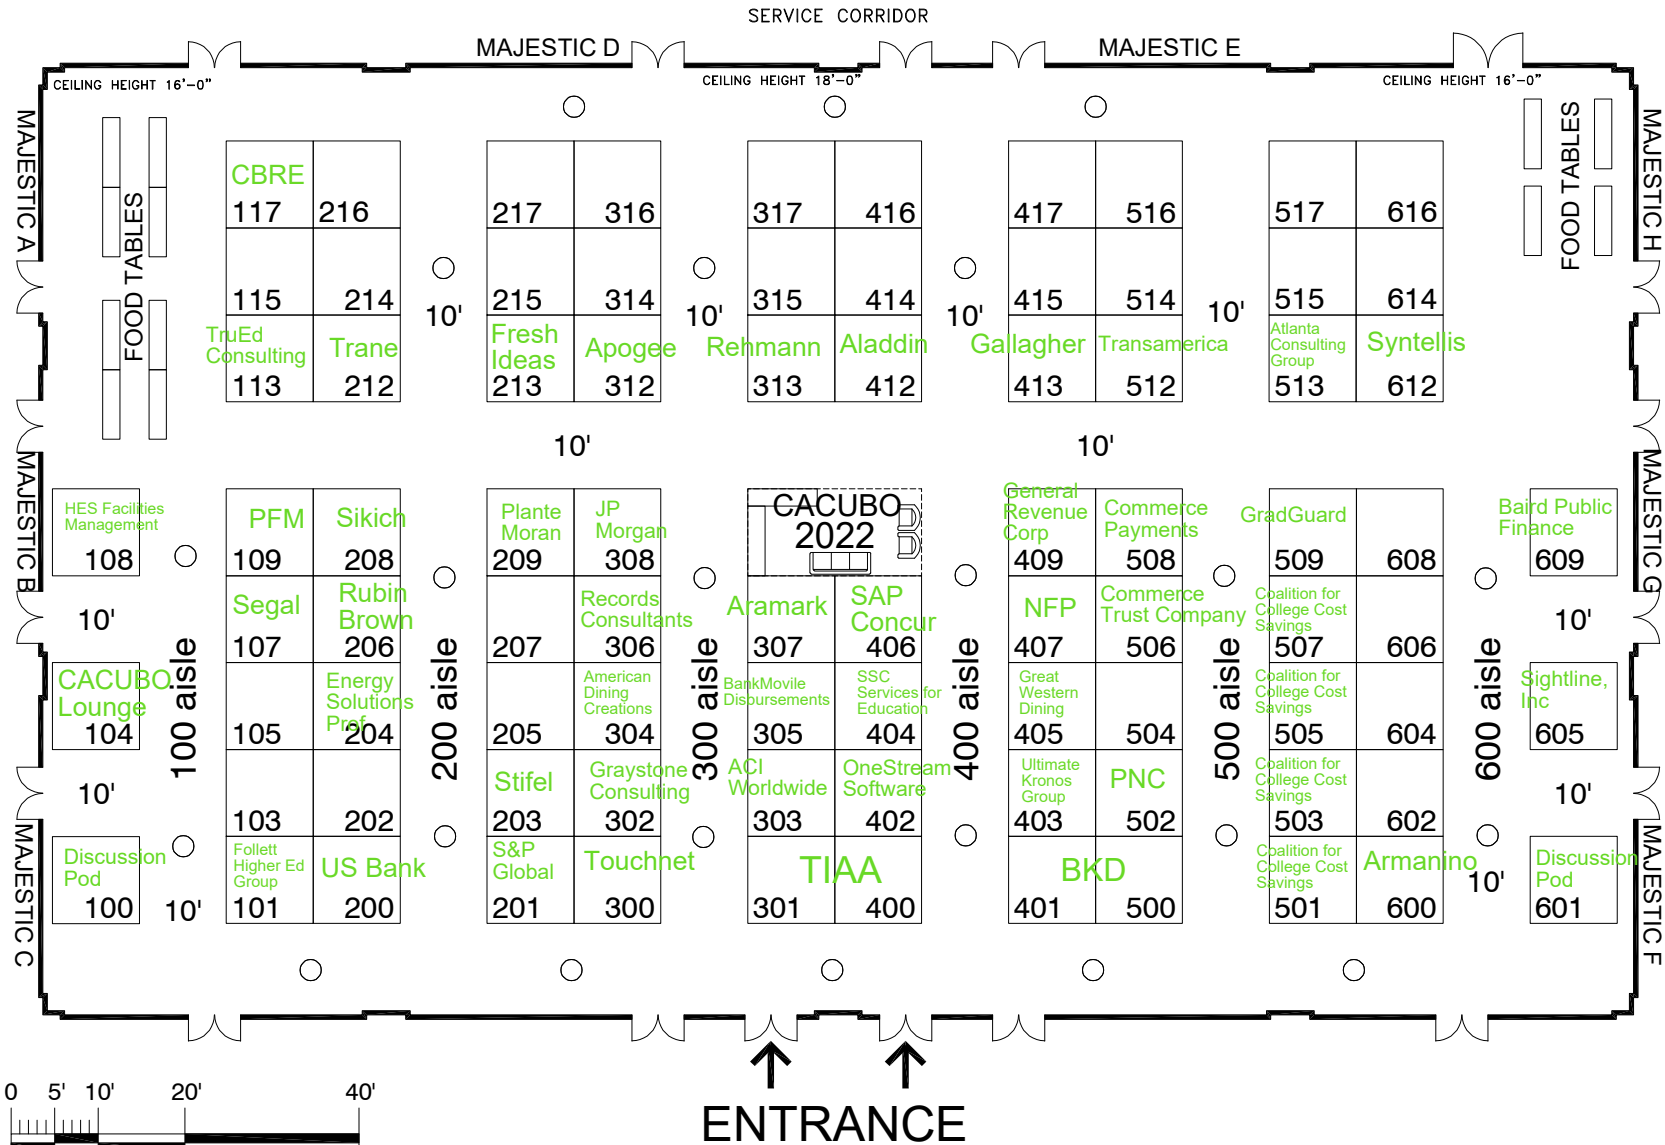

CACUBO

MARRIOTT GRAND HOTEL
ST. LOUIS, MISSOURI

CACUBO 2022

CACUBO 2022

September 25-27, 2022

Marriott Grand Hotel

St. Louis, MO

Majestic Ballrooms A thru H

Legend

Inventory as of 10/18/2021

Dimension	Size	Qty	SqFt
10'x10'	100	84	8,400
Totals:		84	8,400

AE: Garry Bennett

Show Number: 6806-01-22

Drawn By: Gail Bamforth

Revised: 9/29/2021 12:32 PM

File: 6806-01-22 cacubo